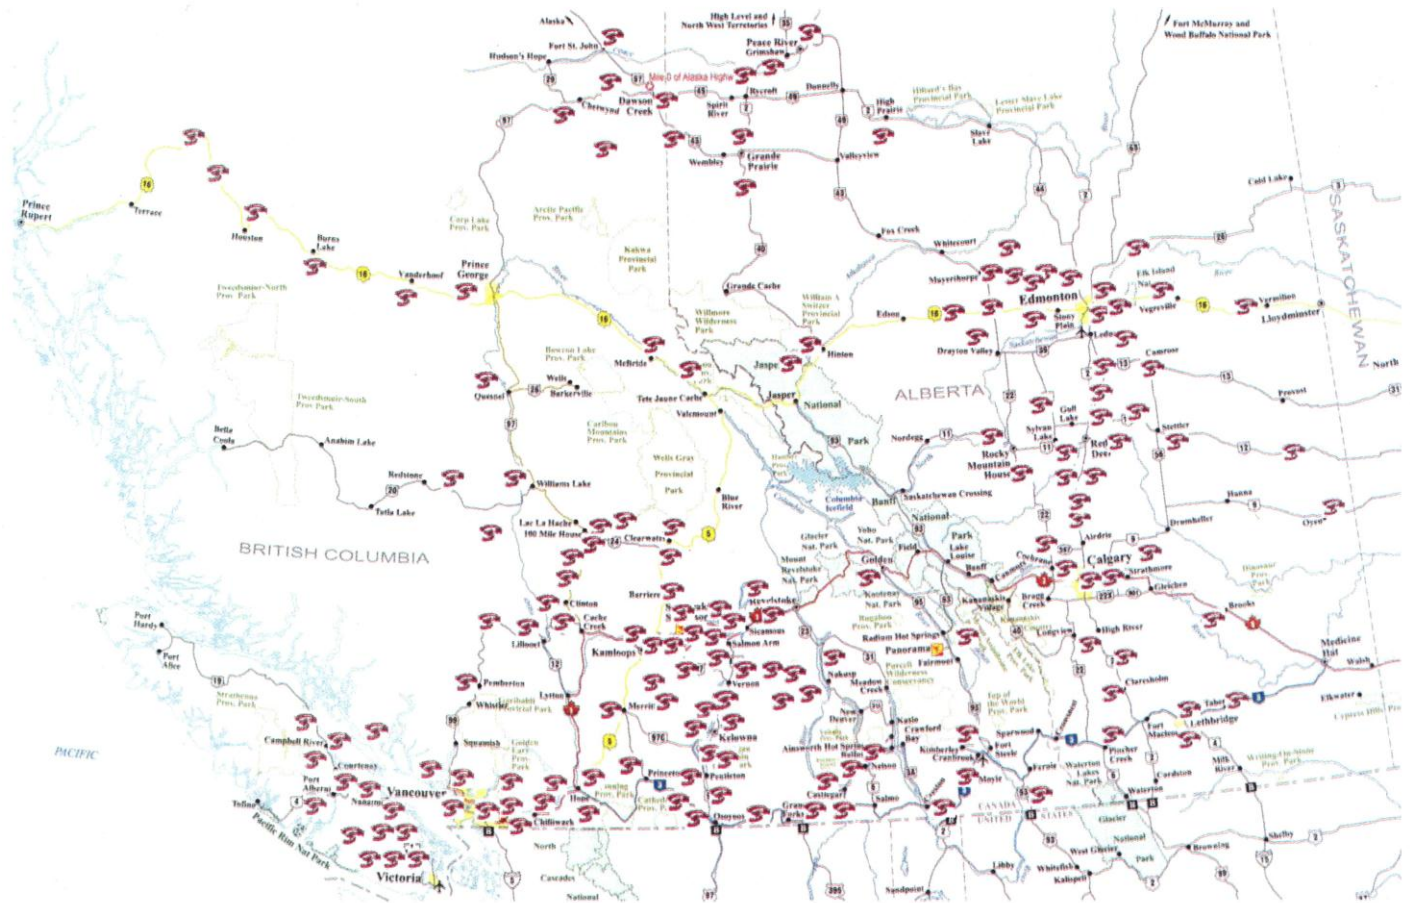

# Saddle Up

2010 Horse Council BC "Business of the Year"

Where are we? Welcome to the Saddle Up Locator.

FREE monthly magazine averaging 11,000+ copies per month (except January), eleven issues per year.

**33,000+ Readers.**

Distribution mainly in B.C. and Alberta.

Other copies reach Yukon, NWT, Prairie provinces, eastern Canada and the U.S.

Available at Canadian tack & western wear stores, feed shops, select equestrian centres, auction houses, and other outlets.